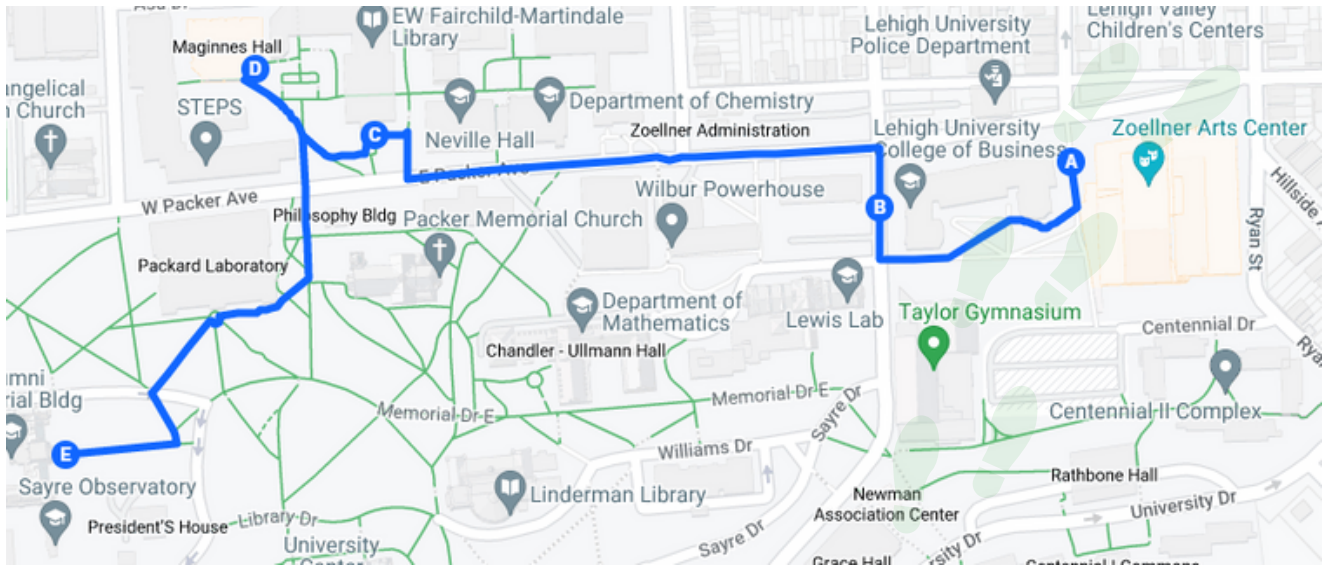

### SOUTH BETHLEHEM GREENWAY

Presented in partnership with Southside Arts District, LUAG hosts outdoor exhibitions on the South Bethlehem Greenway featuring reproductions of work from the **What Matters Most** exhibition and QR codes to learn more about the artwork through video interviews with community stakeholders.

For more information, visit [www.luag.org/exhibitions](http://www.luag.org/exhibitions)

**SCAN**  
 TO VIEW THE  
**WHAT MATTERS**  
**MOST** WEBPAGE  
 & ARTWORK  
 LIST FOR EACH  
**GALLERY**

Farmers Market, Bethlehem, PA, Lou Stoumen, 1939,  
 Gelatin silver print, Endowment purchase, LUF 83 1031  
 On view Fairchild-Martindale Study Gallery, Asa Packer Campus

# FIND THE EXHIBITION

**ASA PACKER CAMPUS**

**(A)** LUAG Main Galleries **(B)** The Gallery at Rauch Business Center, Rauch Business Center **(C)** The Fairchild-Martindale Library Study Gallery **(D)** Dubois Gallery, Maginnes Hall **(E)** Alumni Memorial Gallery, Alumni Memorial Building **(Not shown)** Siegel Gallery, Iacocca Hall, Mountaintop Campus

**SCAN THE QR CODE FOR WALKING  
 & DRIVING DIRECTIONS TO ALL  
 EXHIBITION LOCATIONS**