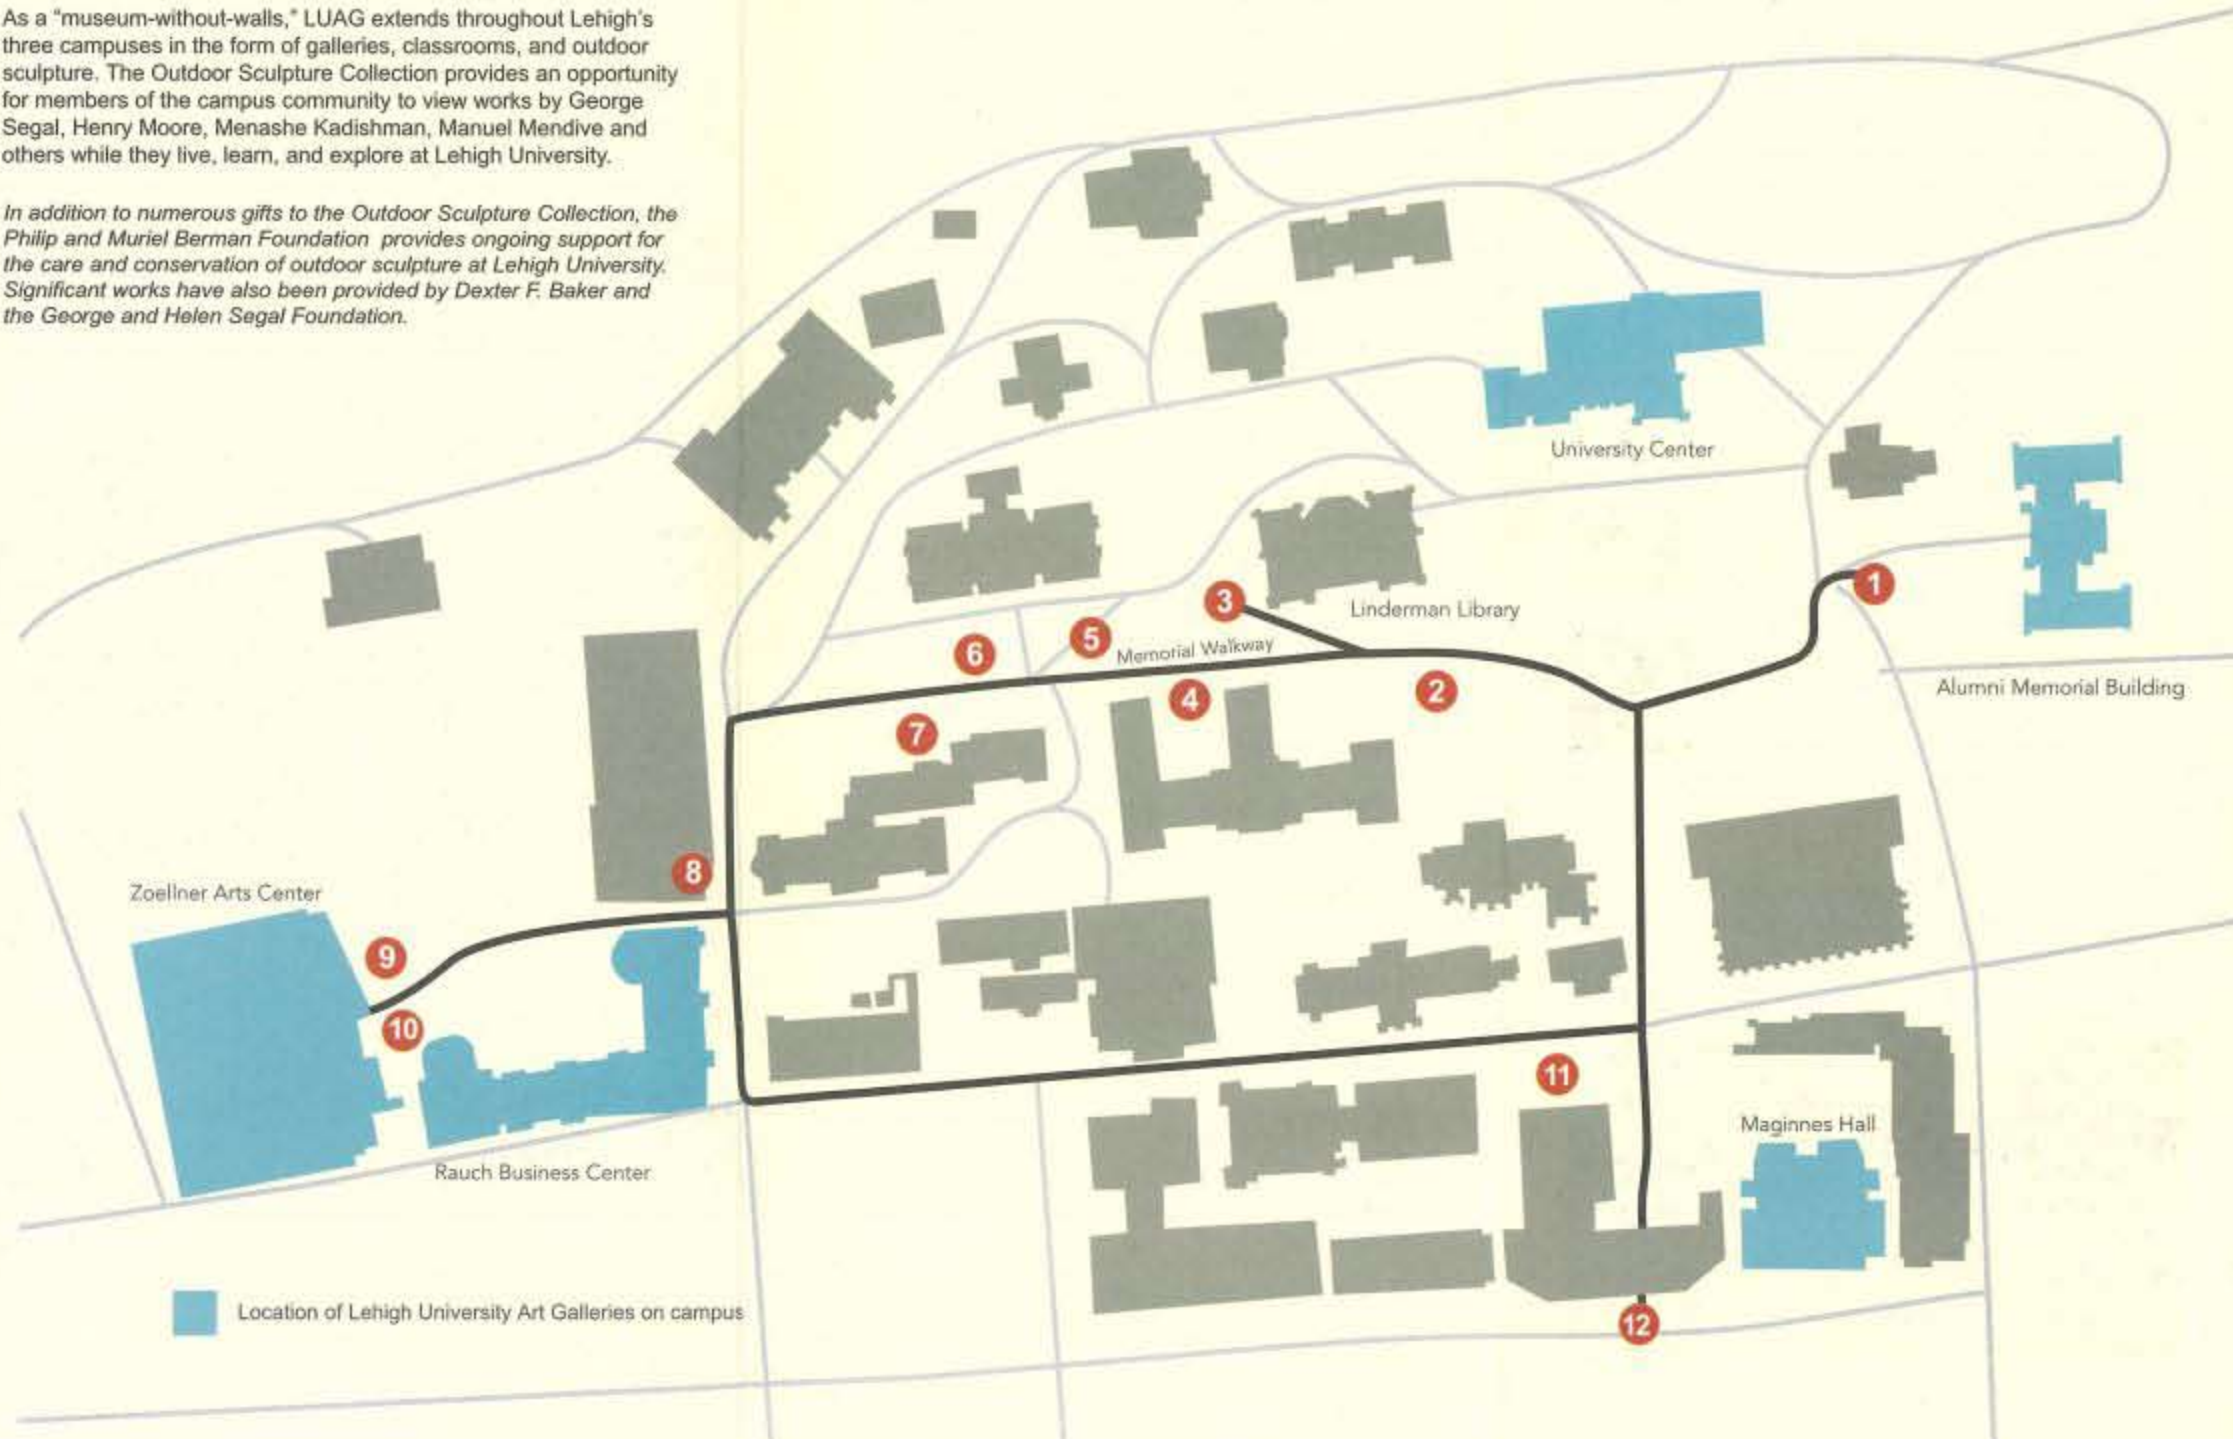

ASA PACKER CAMPUS

THE OUTDOOR SCULPTURE COLLECTION at Lehigh University is part of the LUAG Teaching Collection of over 10,000 art objects designed to inspire, develop, and promote visual literacy and cultural understanding as part of the university learning experience.

As a "museum-without-walls," LUAG extends throughout Lehigh's three campuses in the form of galleries, classrooms, and outdoor sculpture. The Outdoor Sculpture Collection provides an opportunity for members of the campus community to view works by George Segal, Henry Moore, Menashe Kadishman, Manuel Mendive and others while they live, learn, and explore at Lehigh University.

In addition to numerous gifts to the Outdoor Sculpture Collection, the Philip and Muriel Berman Foundation provides ongoing support for the care and conservation of outdoor sculpture at Lehigh University. Significant works have also been provided by Dexter F. Baker and the George and Helen Segal Foundation.

1 Karel Mikolas, Czech (1939 -)
Asa Packer, 2004
Bronze
Gift of the class of 2003
LUIS 06 1201

2 Mary-Ann Unger, American (1939 - 1999)
The Temple, 1987
Aluminum
Gift of Philip and Muriel Berman
LUIS 88 1010

3 Herbert Simon, American (1927 -)
Pyramid II, 1970
Aluminum
Gift of Philip and Muriel Berman
LUIS 80 1038

4 George Segal, American (1924 - 2000)
Woman on Park Bench, 1998
Bronze with white patina
Gift of the George and Helen Segal Foundation
LUIS 05 1004

5 J. Seward Johnson, American (1930 -)
Between Classes, 1994
Painted bronze
Gift of Muriel Berman
LUIS 06 1005

6 Manuel Mendive, Cuban (1955 -)
Pavo Real, 2000
Bronze
Wilson Endowment Purchase
LUIS 04 1003

7 Herbert Seiler, Czech (1928 - 2006)
Seated Woman on Rock, 1980
Bronze
Gift of Philip and Muriel Berman
LUIS 80 1008

8 Menashe Kadishman, Israeli (1932 -)
Sacrifice of Isaac, c.1980
Welded steel and rusted patina
Gift of Philip and Muriel Berman
LUIS 88 1004

9 David Cerulli, American (1950 -)
In a State of Rejuvenescence, 1996
Painted Aluminum
Gift of Dexter F. Baker
LUIS 01 1007

10 Henry Moore, English (1898 - 1986)
Large Tolem Head, 1968
Bronze
Gift of Philip and Muriel Berman and Nancy Berman Bloch
LUIS 87 1001

11 Jay Dugan, American (1944 - 1990)
Knowledge Ascending
Travertine and black granite
Gift of the artist
LUIS 87 1027

12 Robert Indiana, American (1928 -)
Love
Welded aluminum
Gift of Philip and Muriel Berman
LUIS 04 1002