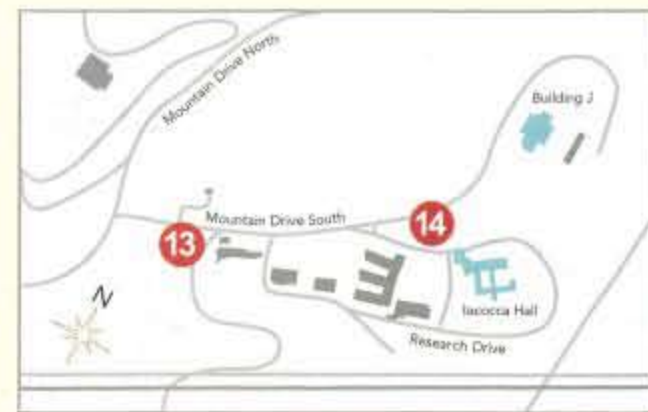

1. **13** Igael Tumarkin, Israeli (1933 -)
   Chichen Itza White, 1986
   Painted steel, cable and railroad tires
   Gift of Philip and Muriel Berman
   LUS 87 1030

1. **14** Menashe Kadishman, Israeli (1932 -)
   Three Discs, 1967
   Welded steel and rusted patina
   Gift of Philip and Muriel Berman
   LUS 89 1005